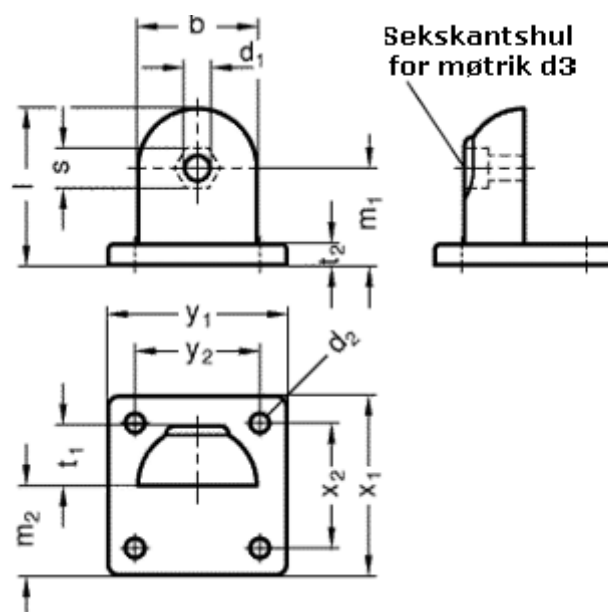

Article number: 2027265OZSW

Description: E+G Swivel clamp connector base
GN272-65-OZ-SW

Measures

b = 65	t1 = 32.5
d1 = 10.2	t2 = 14
d2 = 11.0	x1 = 105
d3 = M10	x2 = 74
l = 84.5	y1 = 105
m1 = 52.0	y2 = 74
m2 = 52.5	
s = 17	